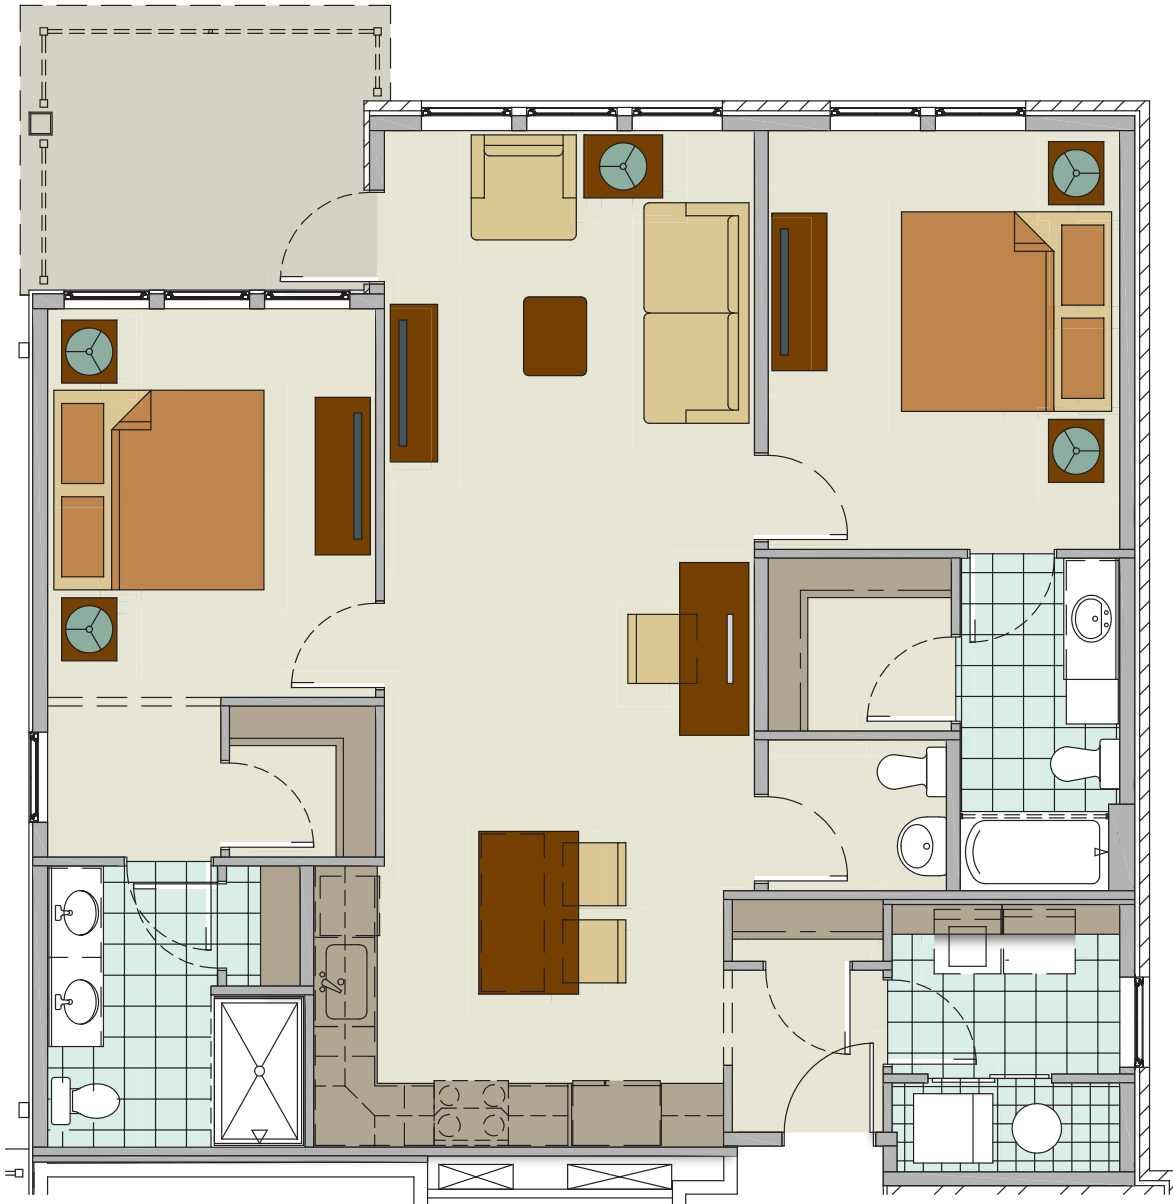

# SOHO

2 Bedroom - 2.5 Bath  
1,239 sq ft

Monthly Rent: \_\_\_\_\_

Address: \_\_\_\_\_